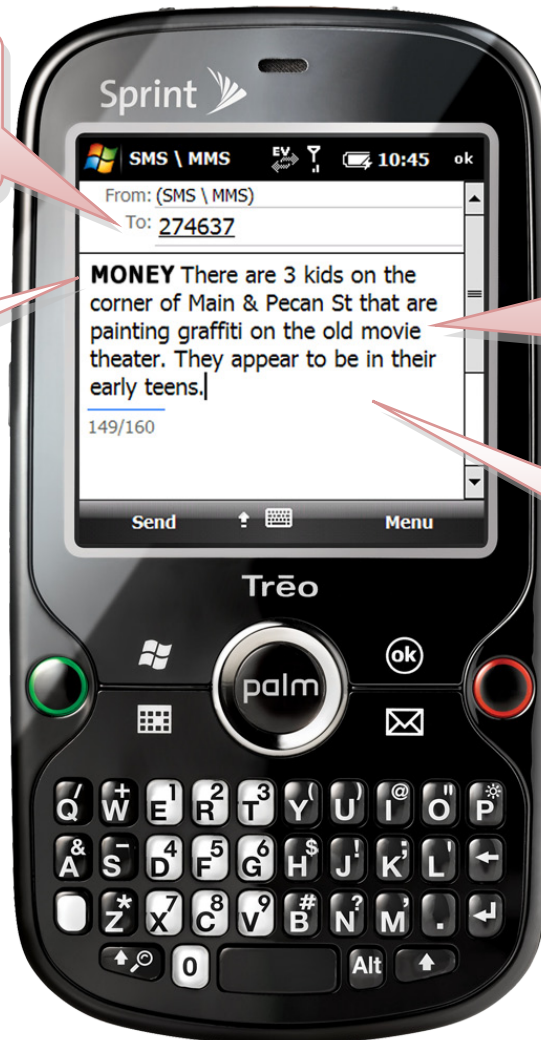

# SENDING AN SMS TEXT TIP

## WILSON COUNTY CRIME STOPPERS

This is the numeric equivalent of **CRIMES** on a traditional keypad. A PDA or smartphone may be mapped differently.

Your keyword is "**MONEY**". It should be the first part of all NEW tips.

Spelling out **CRIMES** on this keypad would result in entering "**274637**".